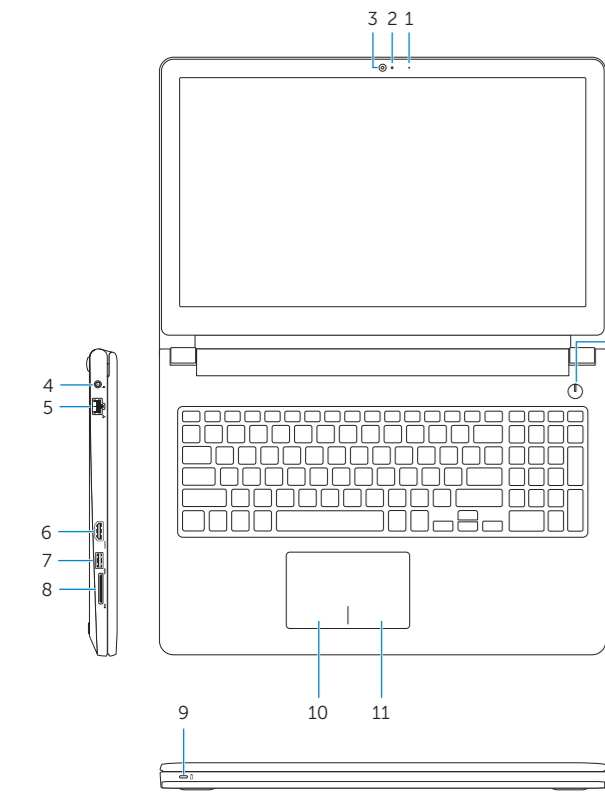

Features

Fitur | Tính năng

- 1. Microphone
- 2. Camera-status light
- 3. Kamera
- 4. Power-adapter port
- 5. Network port
- 6. HDMI port
- 7. USB 3.0 port
- 8. Media-card reader
- 9. Power and battery-status light/hard-drive activity light
- 10. Left-click area
- 11. Right-click area
- 12. Headset port
- 13. USB 2.0 ports (2)
- 14. Optical drive
- 15. Security-cable slot
- 16. Power button
- 17. Regulatory label (in battery bay)
- 18. Battery
- 19. Battery-release latch
- 20. Service Tag label