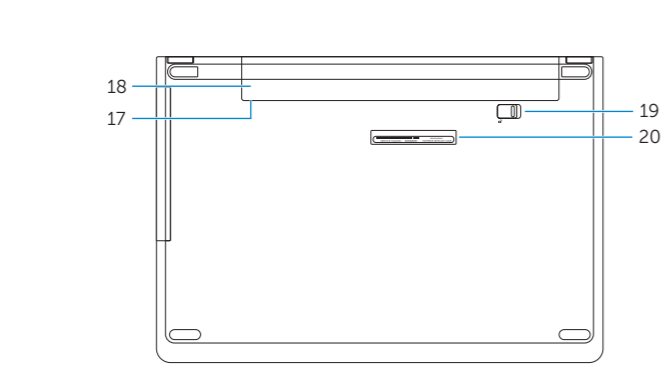

Features

Fitur | Tính năng

- 1. Microphone
- 2. Camera-status light
- 3. Kamera
- 4. Power-adapter port
- 5. Network port
- 6. HDMI port
- 7. USB 3.0 port
- 8. Media-card reader
- 9. Power and battery-status light/hard-drive activity light
- 10. Left-click area
- 11. Right-click area
- 12. Headset port
- 13. USB 2.0 ports (2)
- 14. Optical drive
- 15. Security-cable slot
- 16. Power button
- 17. Regulatory label (in battery bay)
- 18. Battery
- 19. Battery-release latch
- 20. Service Tag label